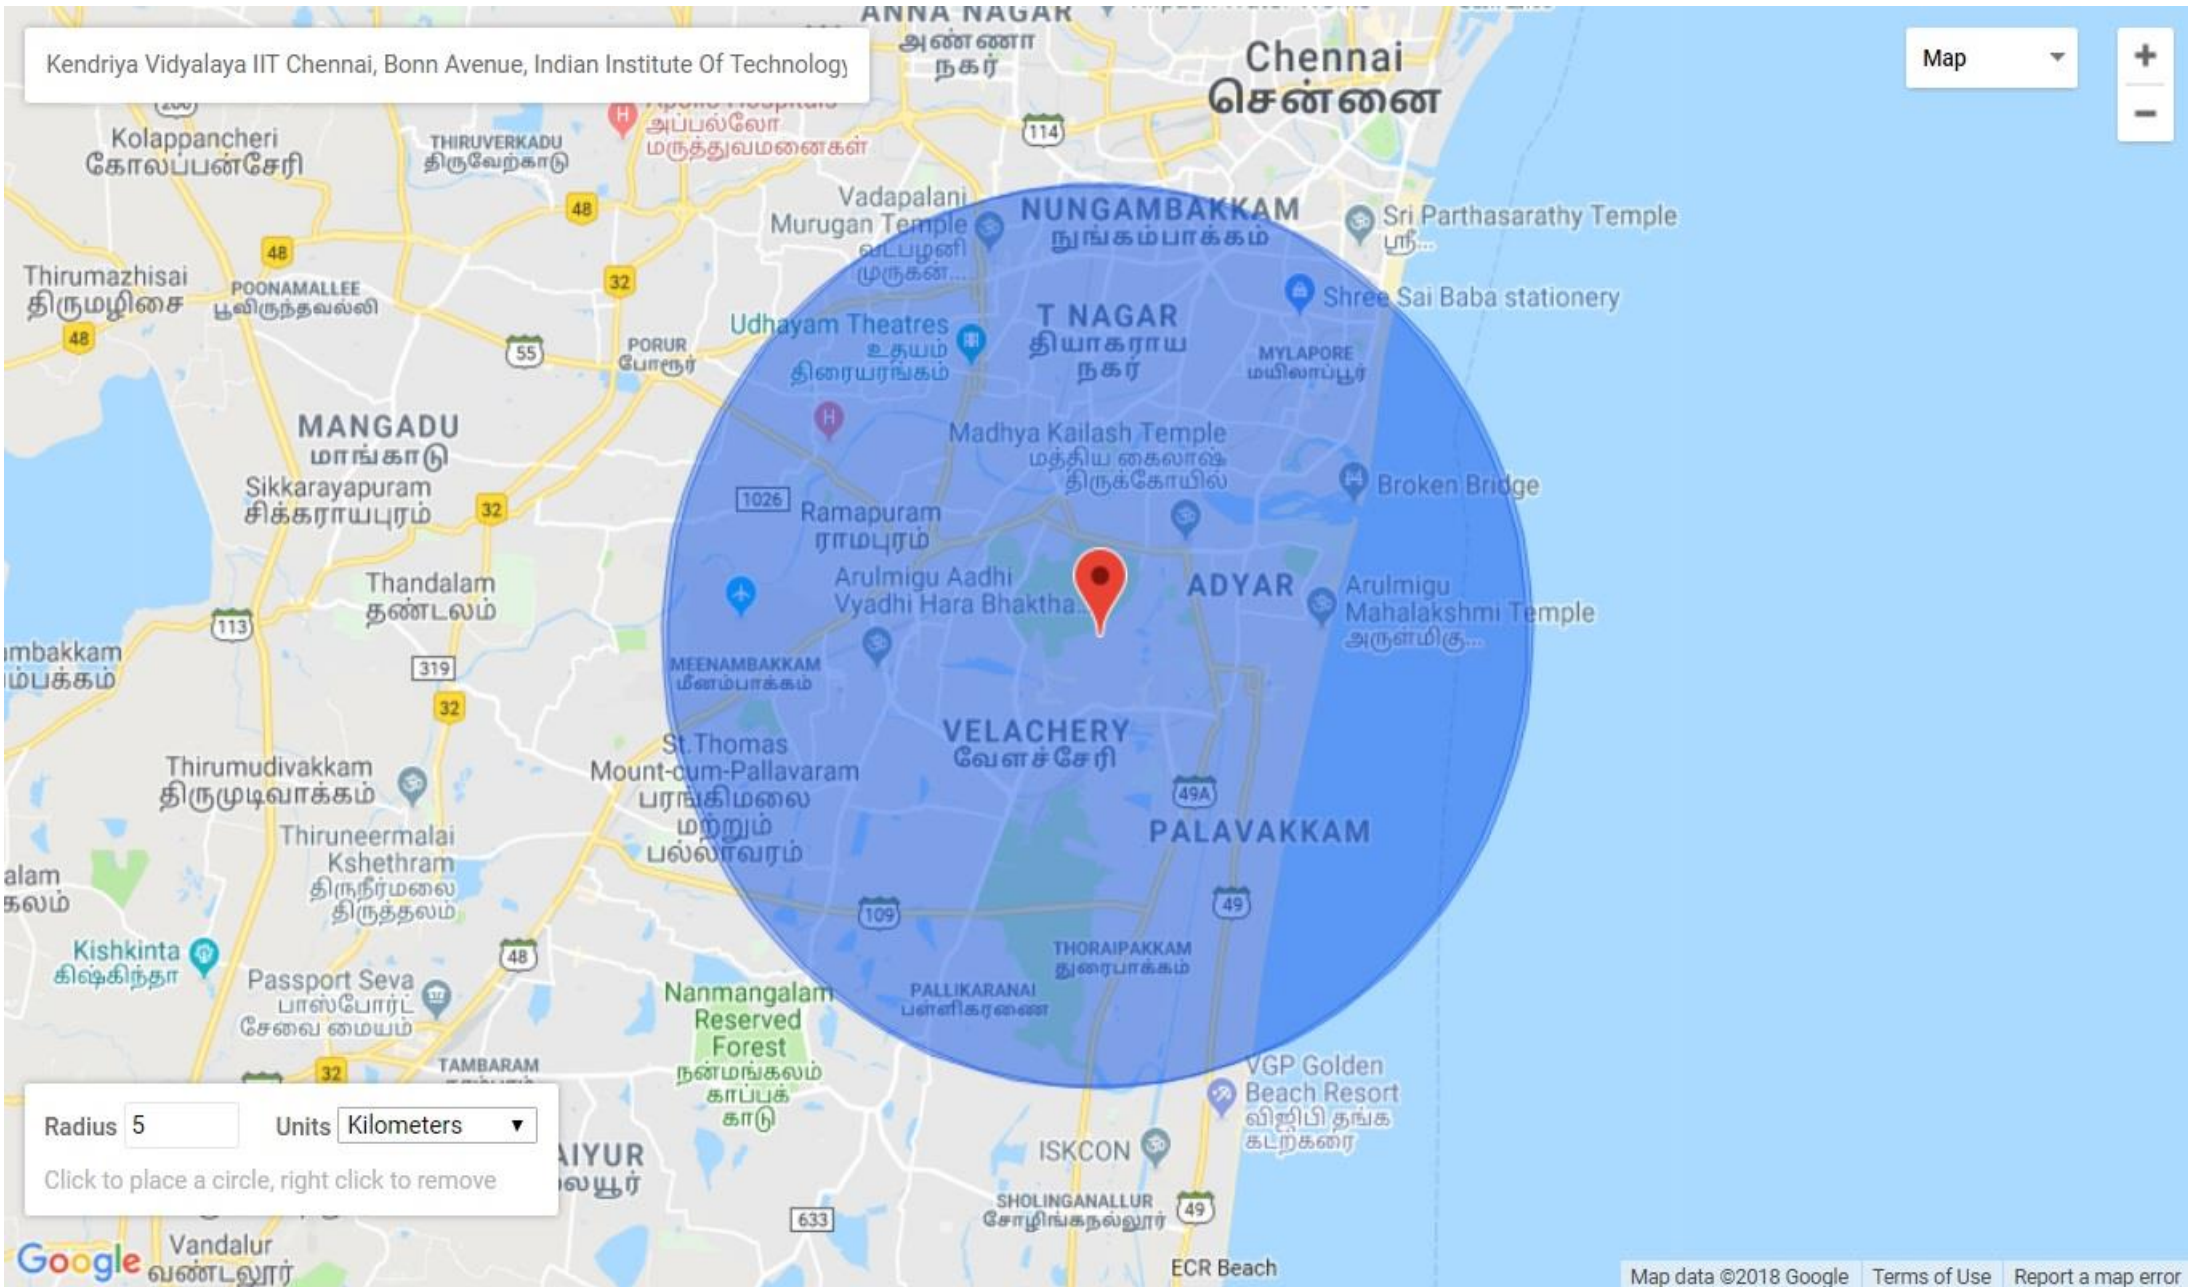

Kendriya Vidyalaya IIT Chennai, Bonn Avenue, Indian Institute Of Technology

Map

Radius Units

Click to place a circle, right click to remove